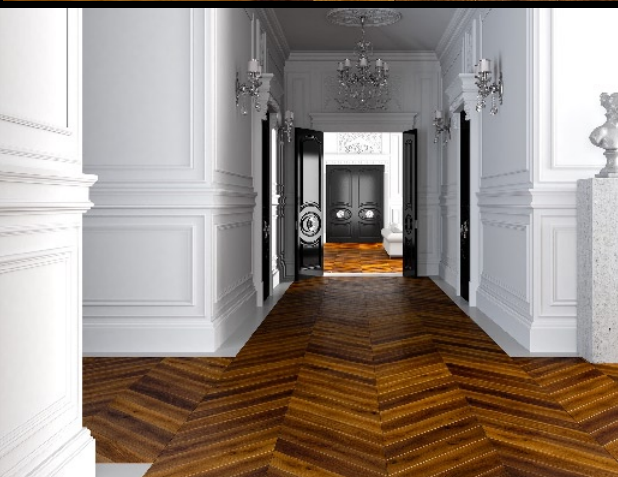

WYZNACZAJ NOWE HORYZONTY

Zdobądź się na odwagę, aby wyrazić siebie i wyznaczyć nowe trendy w stylizacji wnętrz. Odrzuć ograniczające Cię sztywne schematy. Daj się ponieść Twojej wyobraźni. Twórz zaskakujące i inspirujące formy.